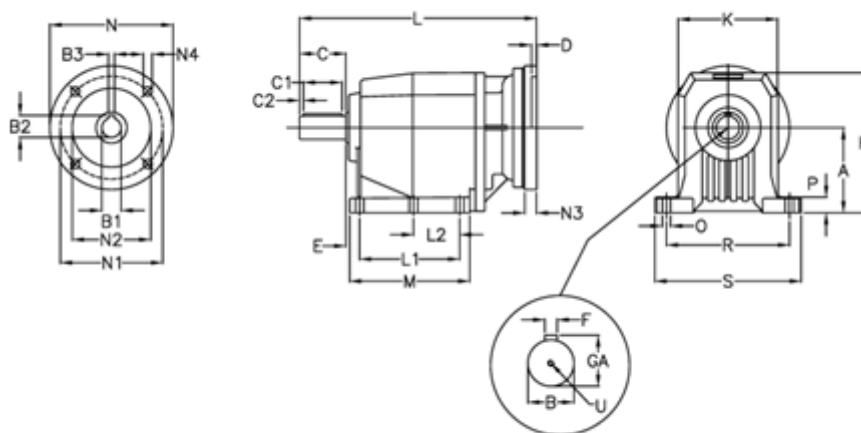

Data Sheet

Article number: 406007147601220
 Description: Helical gearbox
 C704P-1476-P63B5

Measures

A = 210	D = 4.0	L2 = 0.0	P = 30
B = 60	E = 25	M = 222.0	R = 300
B1 = 11	F = 18	N = 140	S = 350
B2 = 12.8	GA = 64.0	N1 = 115	U = M20x42
B3 = 4	H = 349	N2 = 95	
C = 120	K = 262	N3 = 0	
C1 = 90	L = 504.5	N4 = M8x19	
C2 = 15	L1 = 165.0	O = 22	